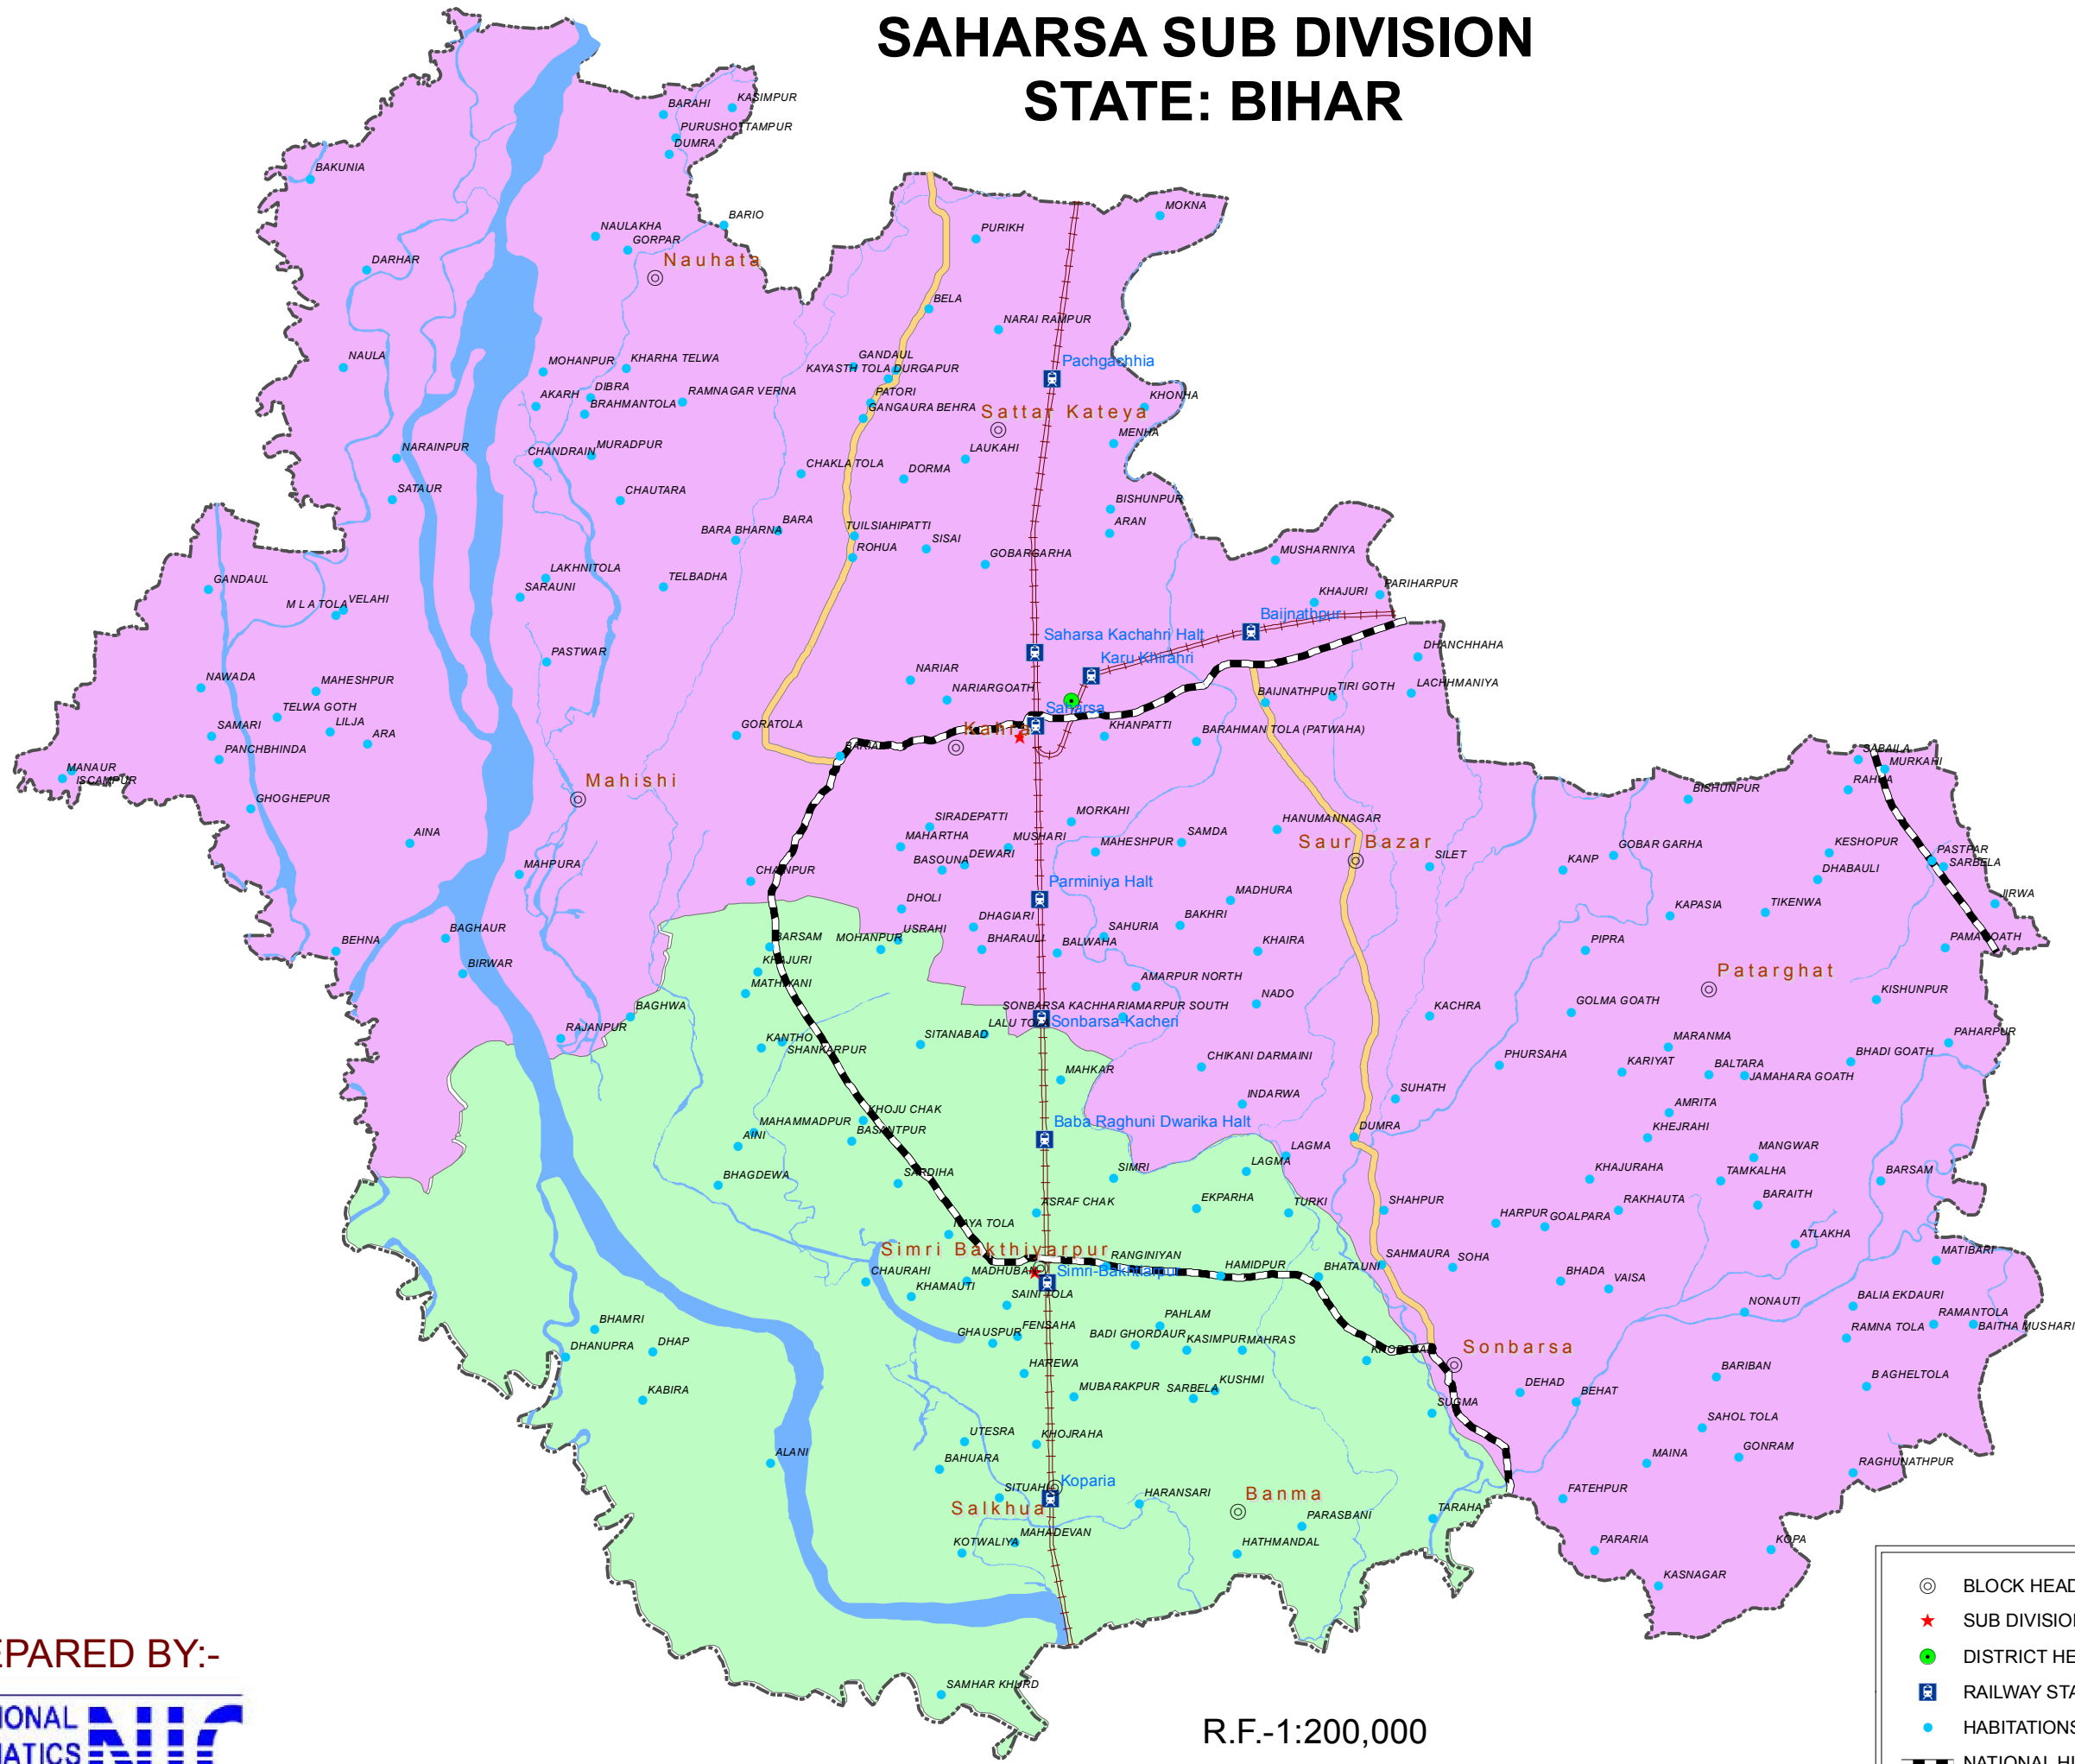

SAHARSA SUB DIVISION STATE: BIHAR

INDEX

⊙	BLOCK HEAD QUARTERS	—+—+—	RAILWAY LINE
★	SUB DIVISION HEAD QUARTERS	—	RIVER
●	DISTRICT HEAD QUARTER	---	DISTRICT BOUNDARY
🚉	RAILWAY STATION	—	SUB DIVISION NAME
●	HABITATIONS	—	SAHARSA
—+—+—	NATIONAL HIGHWAY	—	SIMRI BAKHTIARPUR
—	STATE HIGHWAY		

PREPARED BY:-

R.F.-1:200,000