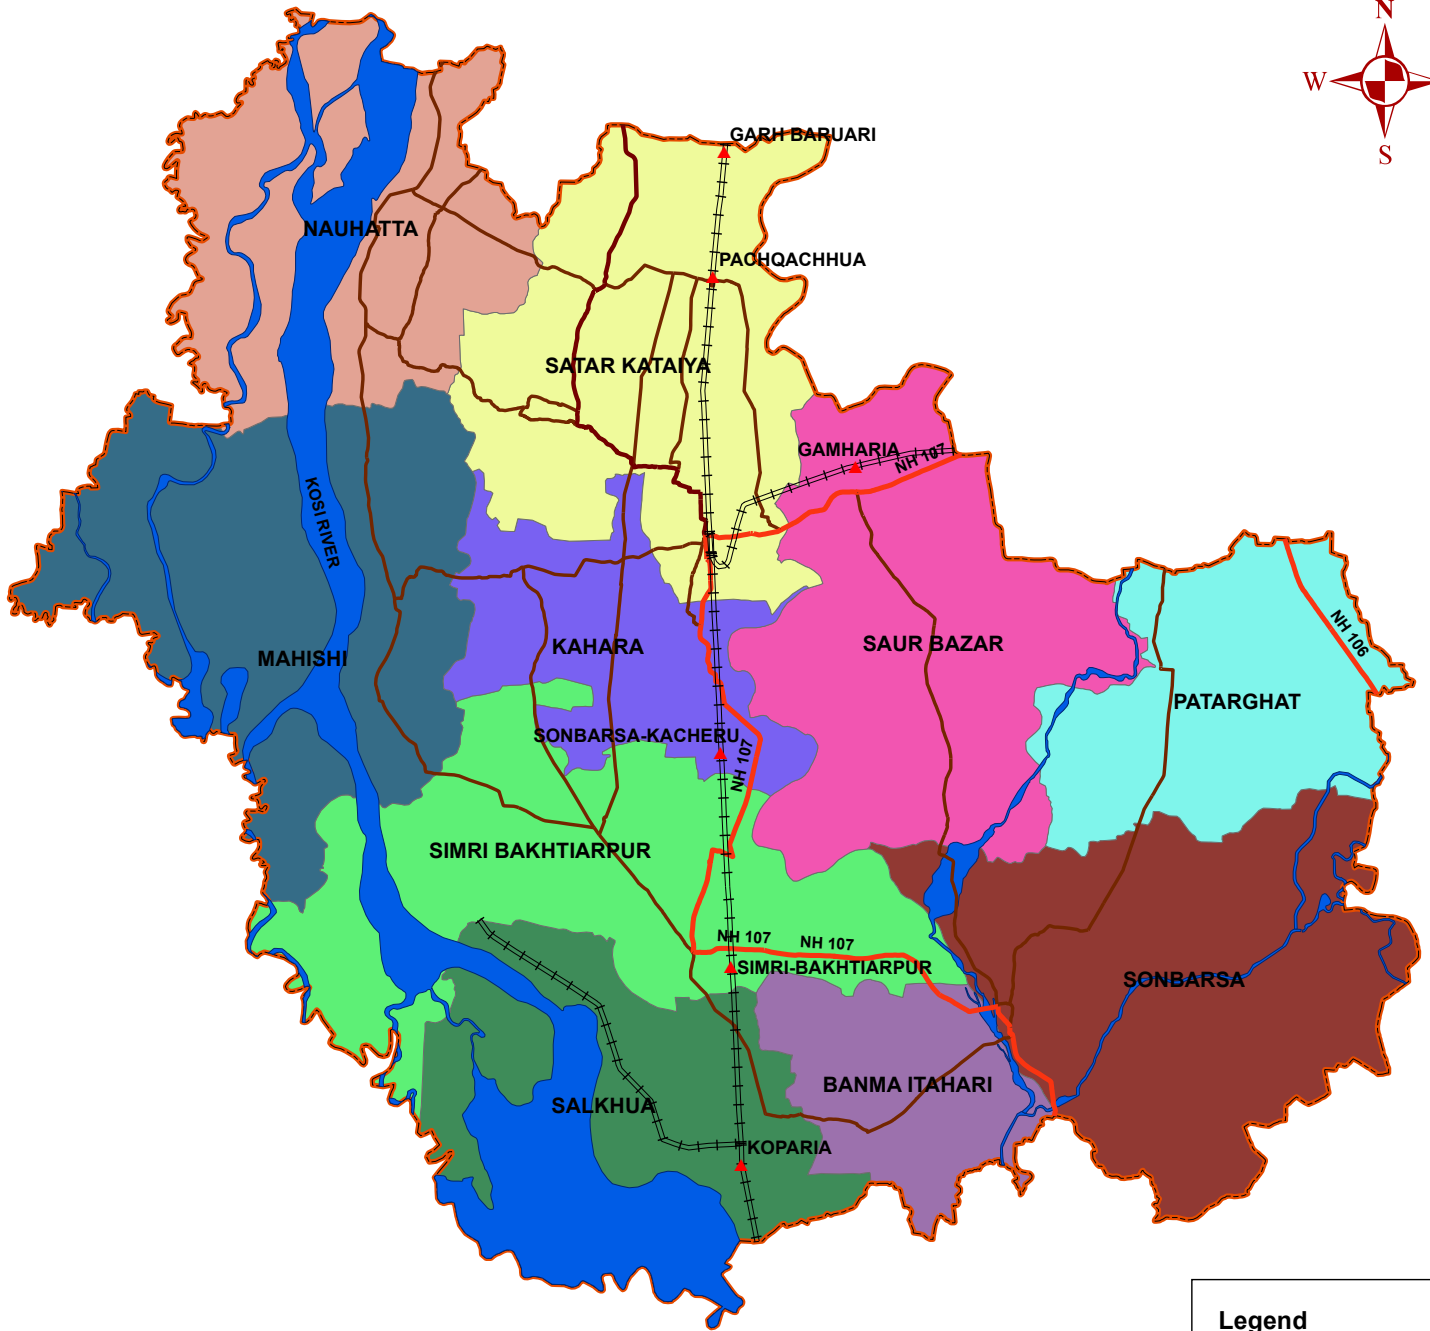

SAHARSA DISTRICT BLOCK MAP

Prepared By NIC

Legend

- Saharsa RL
- Saharsa RS
- NH Roads
- SH Roads
- MDR Roads
- Saharsa Rivers

Saharsa_Blk

BLK_NAME

- BANMA ITAHARI
- KAHARA
- MAHISHI
- NAUHATTA
- PATARGHAT
- SALKHUA
- SATAR KATAIYA
- SAUR BAZAR
- SIMRI BAKHTIARPUR
- SONBARSA
- Saharsa_Dist