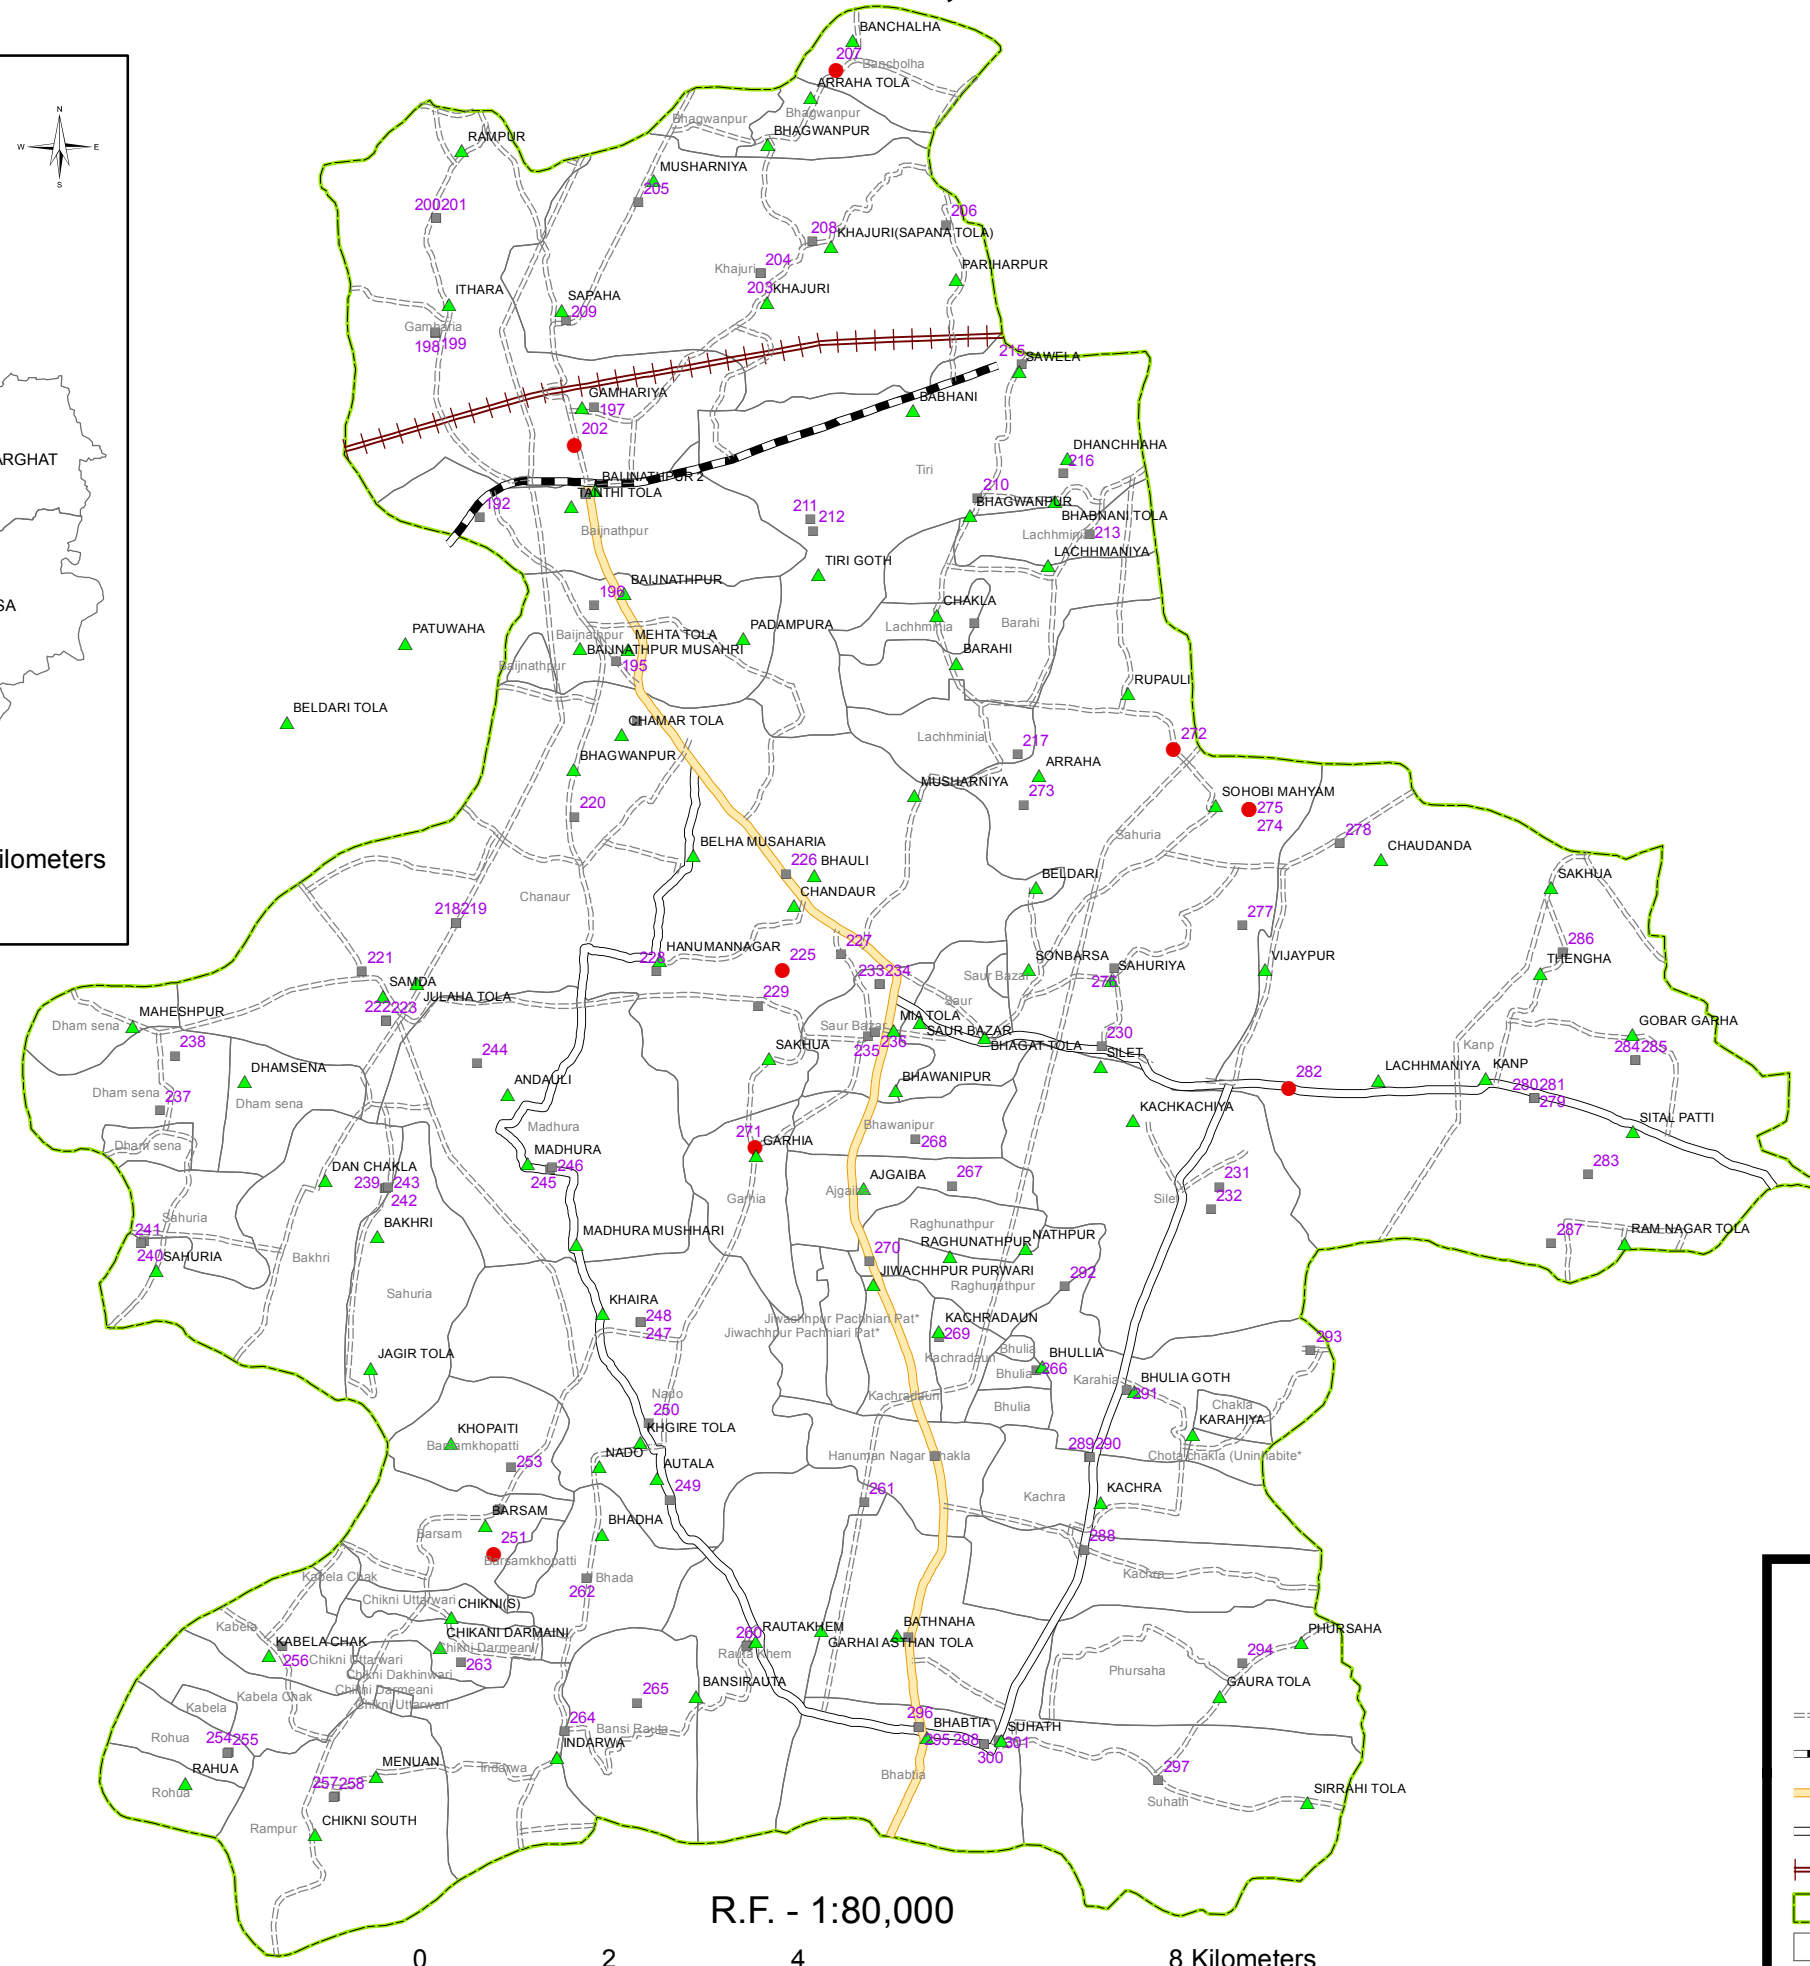

BOOTH UNDER SAUR BAZAR BLOCK , SAHARSA DISTRICT

ASSEMBLY CONTITUENCY
 BLOCK BOUNDARY
 SAUR BAZAR BLOCK

0 3 6 12 Kilometers

INDEX

- ▲ HABITATION
- NORMAL BOOTH
- VULNERABLE
- ROAD
- NH
- SH
- MDR
- RAILWAY LINE
- BLOCK BOUNDARY
- VILLAGE BOUNDARY

R.F. - 1:80,000

0 2 4 8 Kilometers

PREPARED BY:-
 NATIONAL
 INFORMATICS
 CENTRE **NIC**
 THE IT SUPPORT PROFESSIONALS