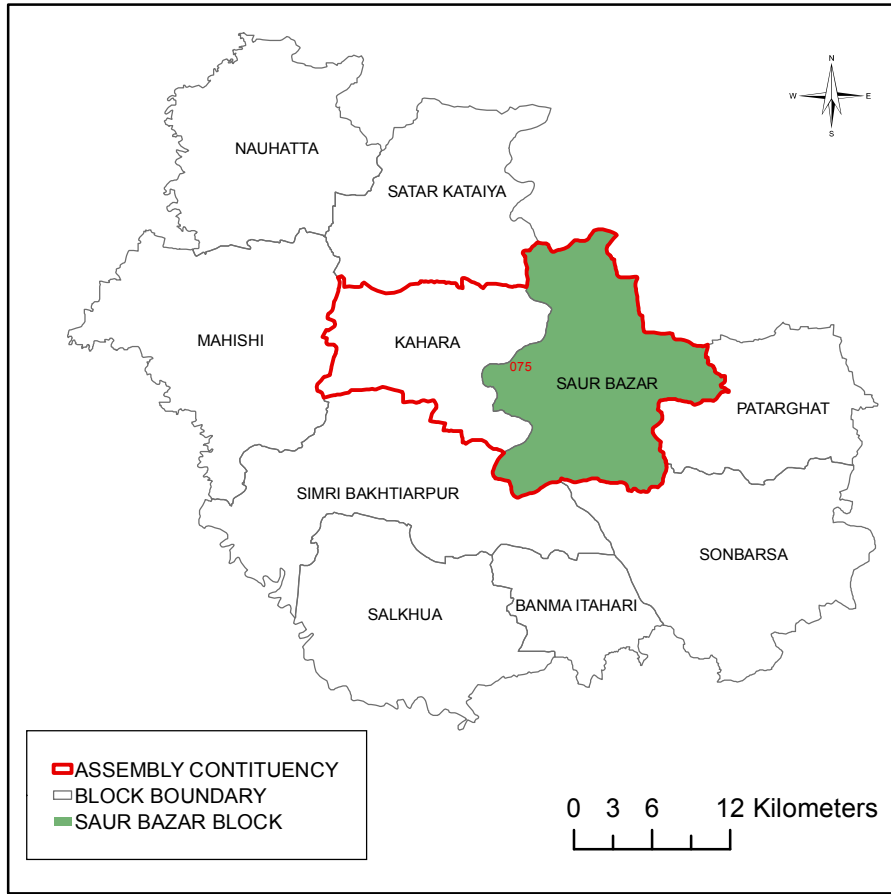

BOOTH UNDER SAUR BAZAR BLOCK , SAHARSA DISTRICT

ASSEMBLY CONTITUENCY
 BLOCK BOUNDARY
 SAUR BAZAR BLOCK

0 3 6 12 Kilometers

INDEX

- ▲ HABITATION
- NORMAL BOOTH
- VULNERABLE
- ROAD
- NH
- SH
- MDR
- RAILWAY LINE
- BLOCK BOUNDARY
- VILLAGE BOUNDARY