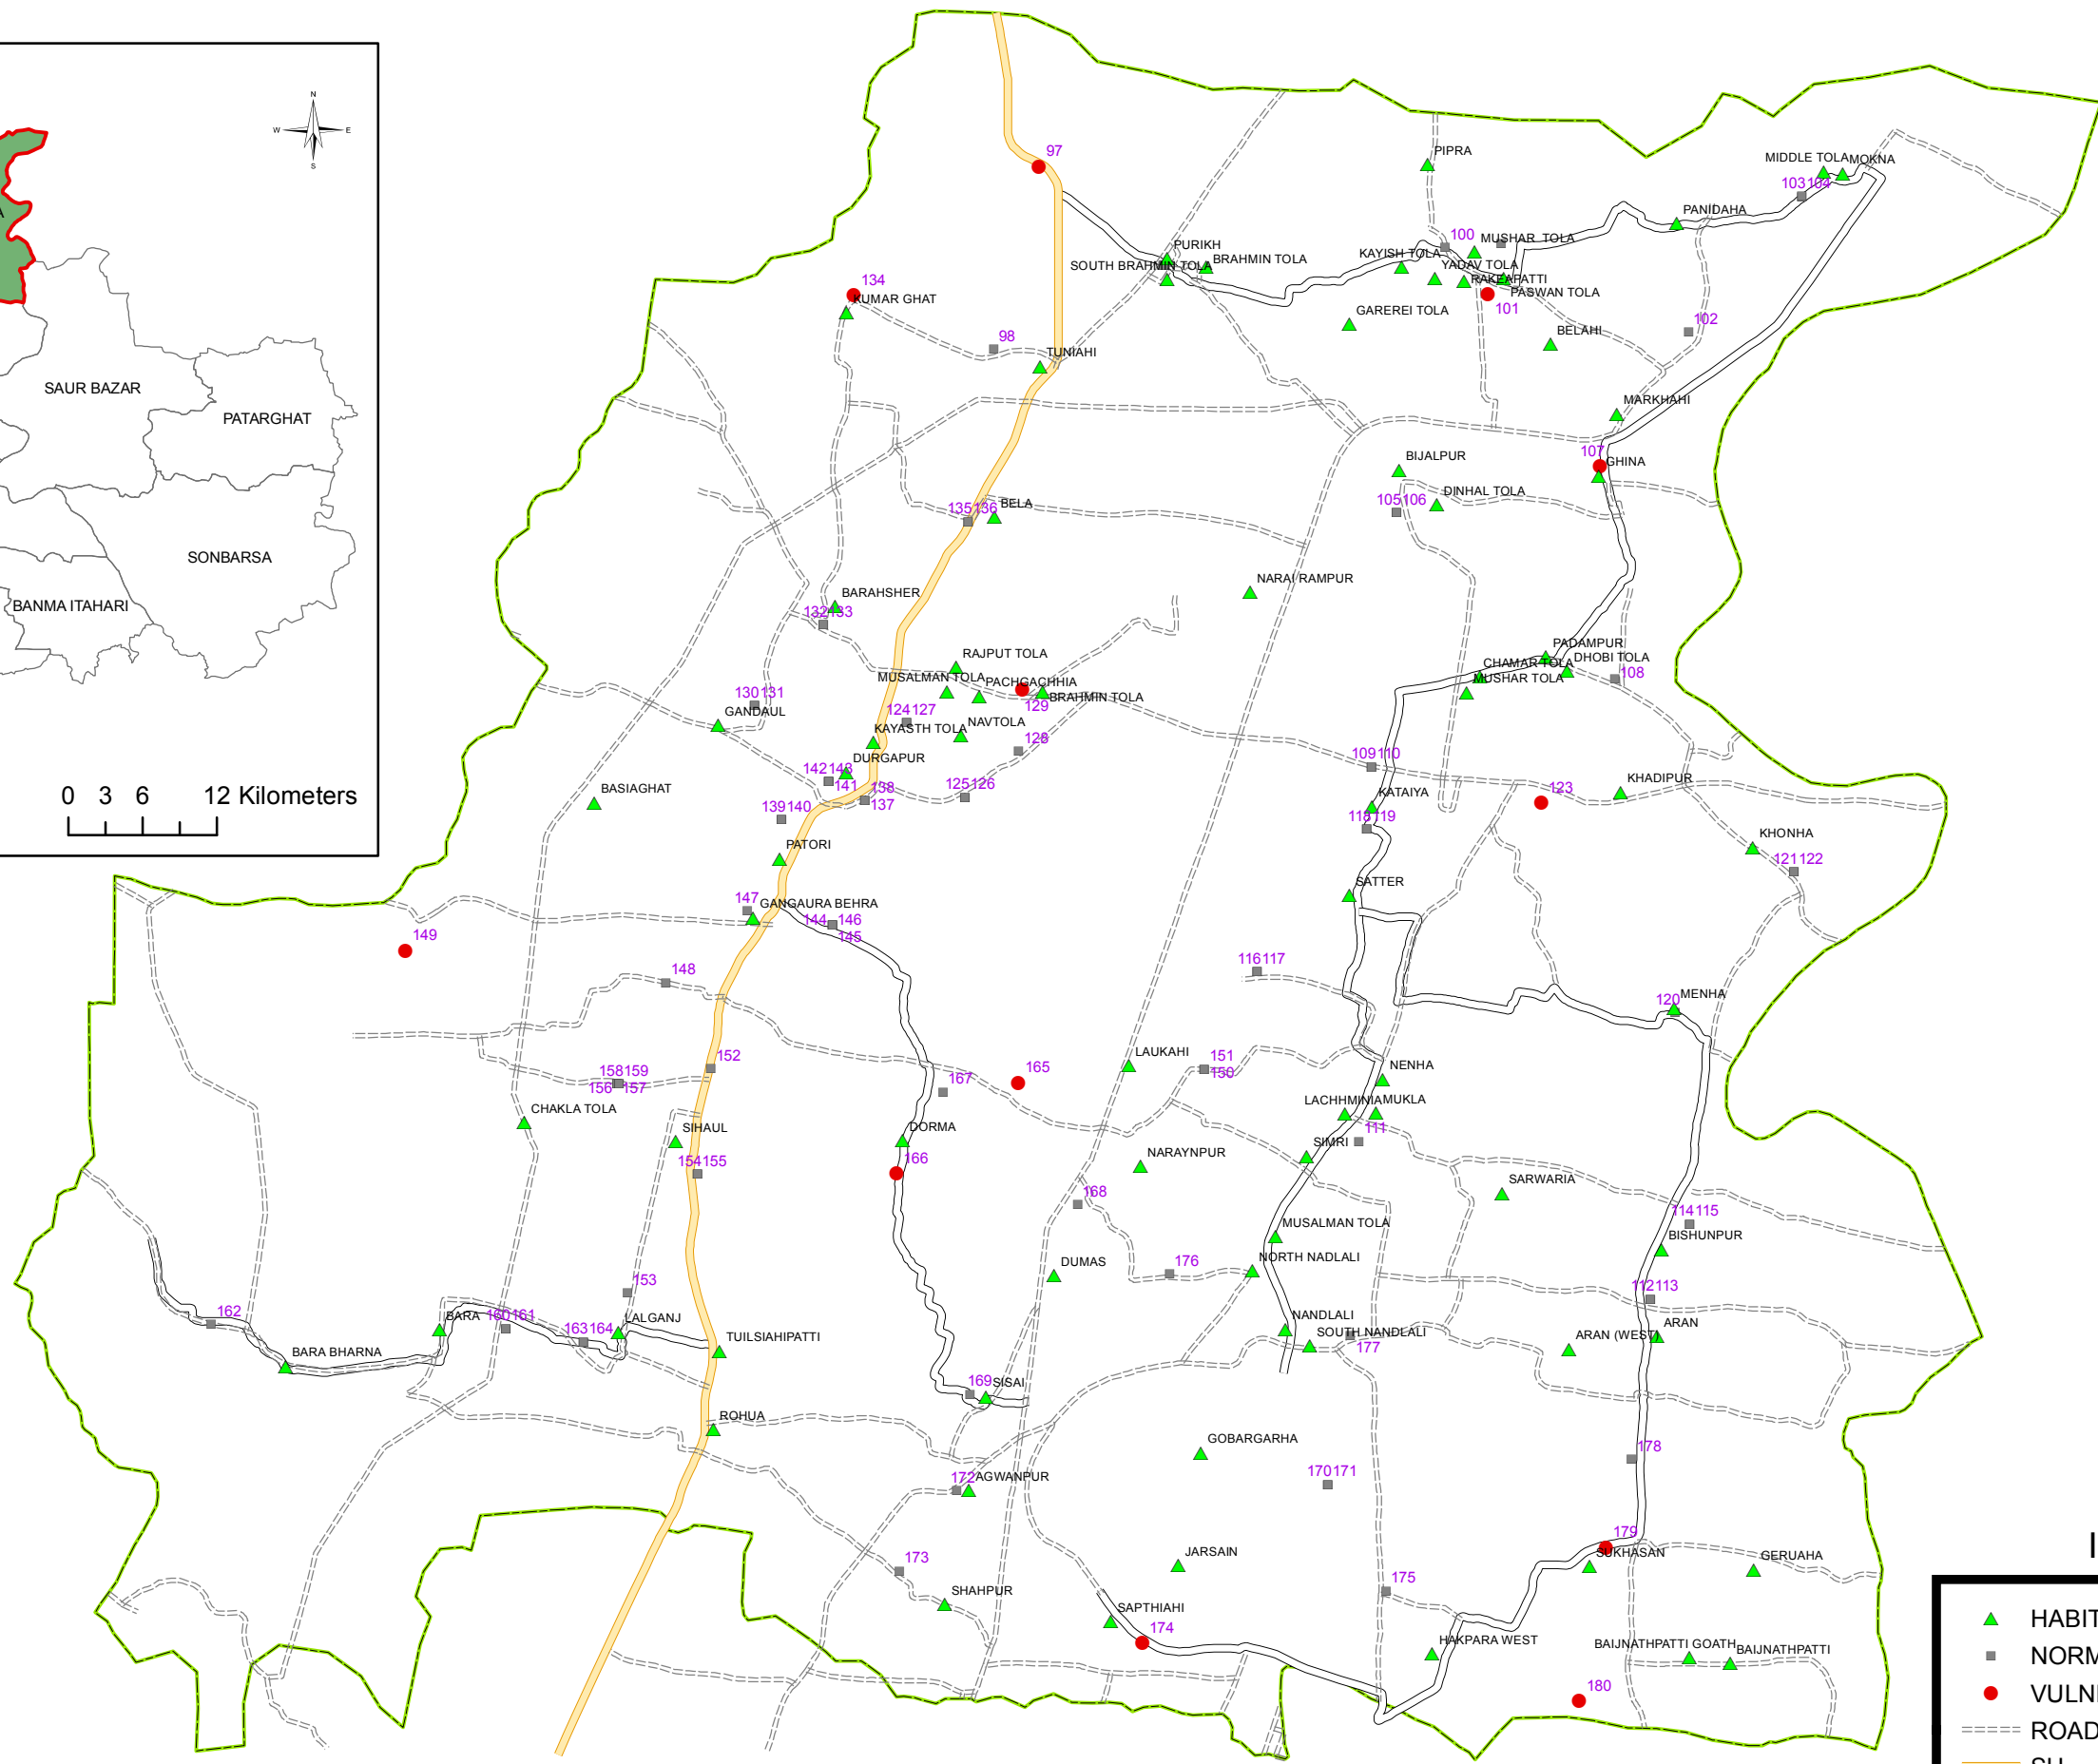

BOOTH UNDER SATAR KATIYA BLOCK , SAHARSA DISTRICT

INDEX

- ▲ HABITATION
- NORMAL BOOTH
- VULNERABLE
- ROAD
- SH
- MDR
- ▭ BLOCK BOUNDARY

R.F. - 1:60,000

PREPARED BY:-
 NATIONAL
 INFORMATICS
 CENTRE

 THE IT SUPPORT PROFESSIONALS