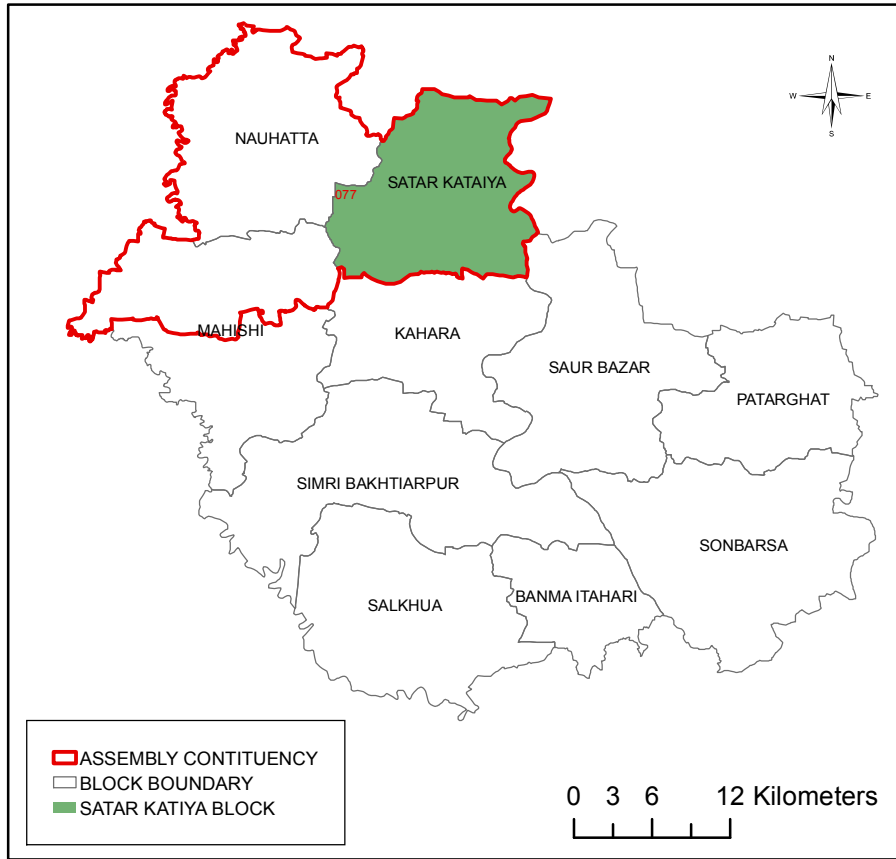

BOOTH UNDER SATAR KATIYA BLOCK , SAHARSA DISTRICT

INDEX

- ▲ HABITATION
- NORMAL BOOTH
- VULNERABLE
- ROAD
- SH
- MDR
- ▭ BLOCK BOUNDARY

R.F. - 1:60,000

PREPARED BY:-
 NATIONAL
 INFORMATICS
 CENTRE

 THE IT SUPPORT PROFESSIONALS