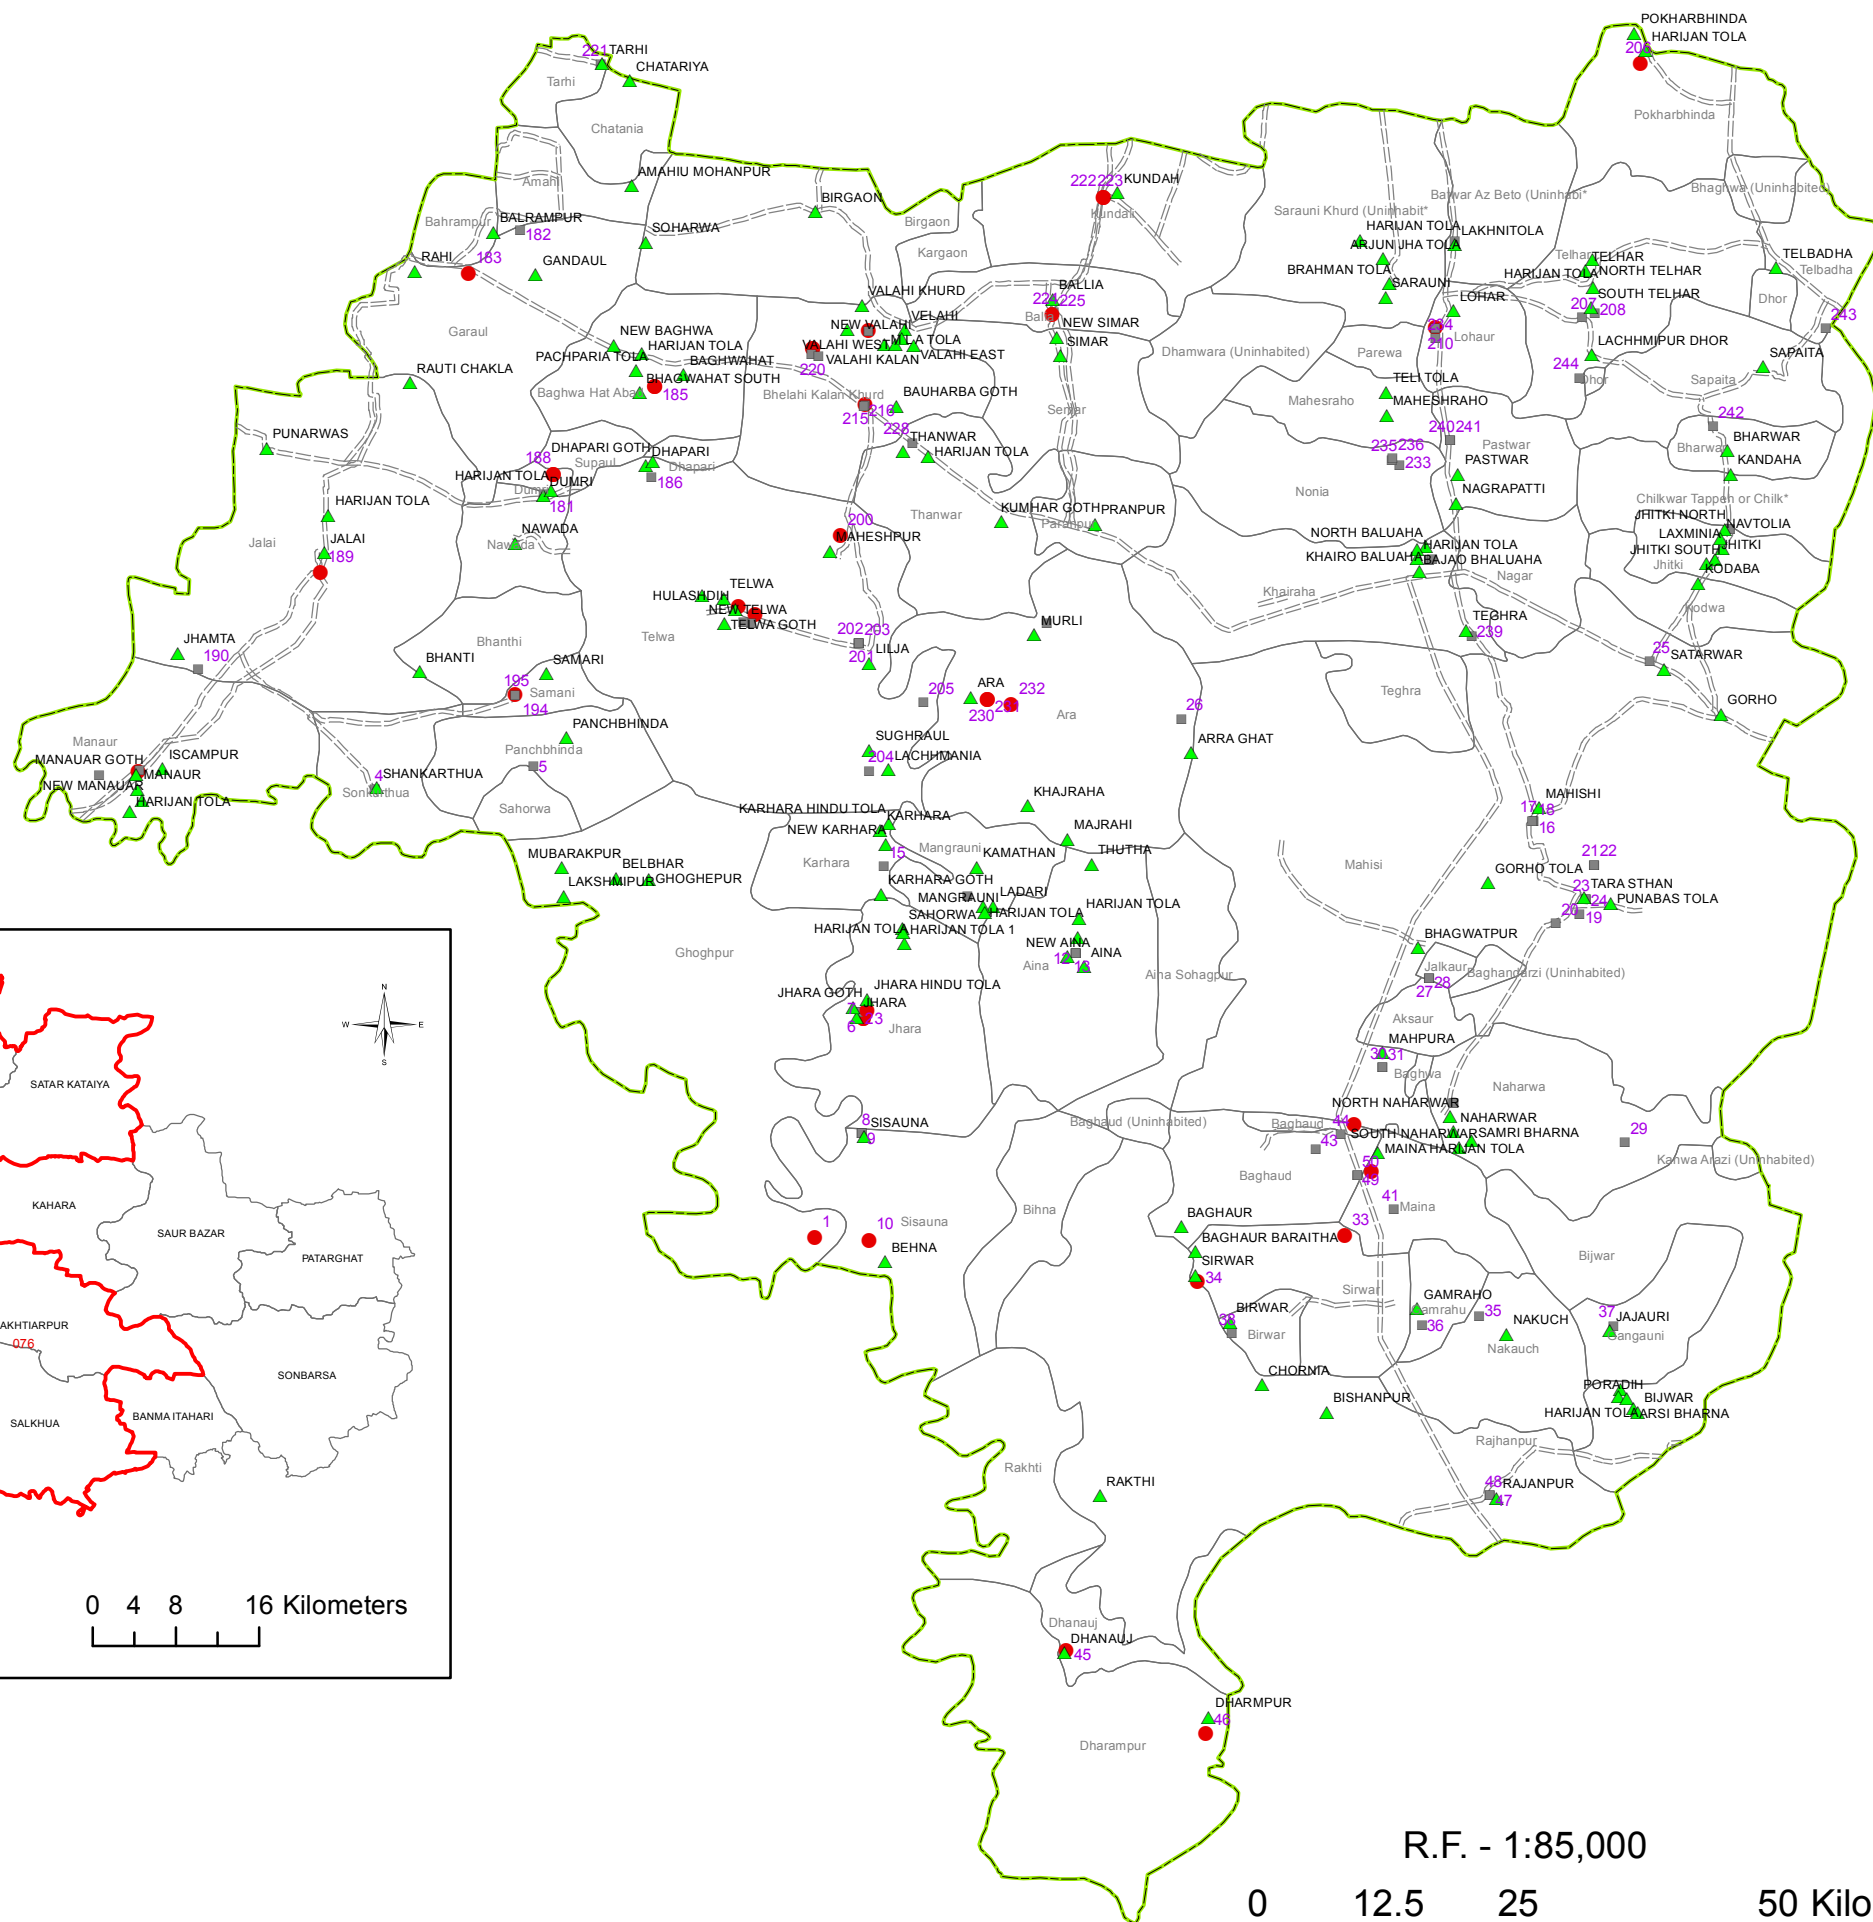

BOOTH UNDER MAHISHI BLOCK , SAHARSA DISTRICT

- ASSEMBLY CONTITUENCY
- BLOCK BOUNDARY
- MAHISHI BLOCK

0 4 8 16 Kilometers

- ### INDEX
- ▲ HABITATION
 - NORMAL BOOTH
 - VULNERABLE
 - ROAD
 - BLOCK BOUNDARY
 - VILLAGE BOUNDARY

PREPARED BY:
NATIONAL INFORMATICS CENTRE
NIC
 THE IT SUPPORT PROFESSIONALS

R.F. - 1:85,000

0 12.5 25 50 Kilometers