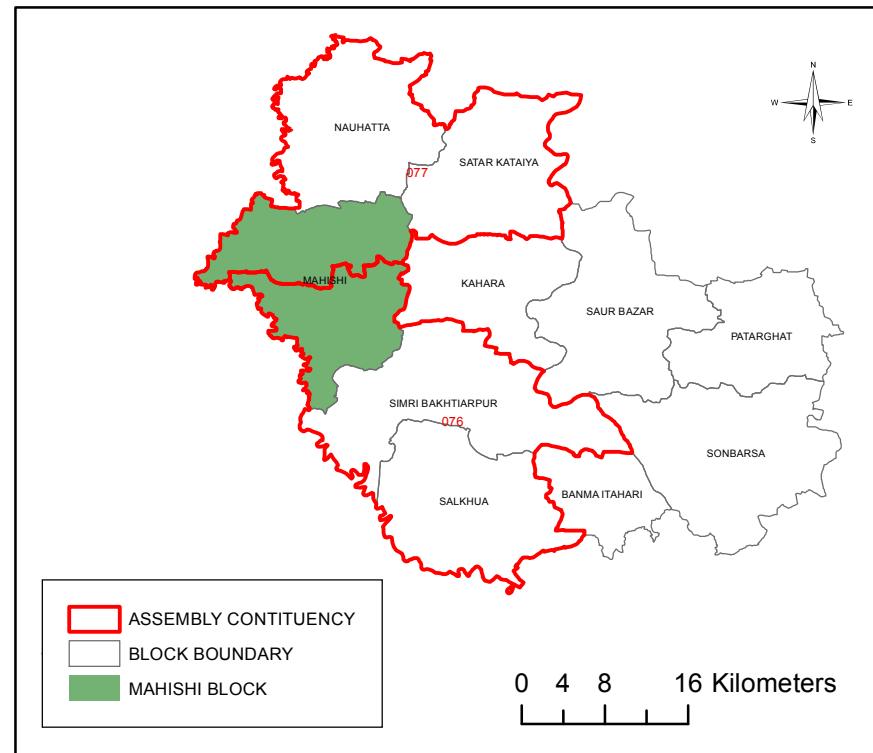

BOOTH UNDER MAHISHI BLOCK , SAHARSA DISTRICT

- ASSEMBLY CONTITUENCY
- BLOCK BOUNDARY
- MAHISHI BLOCK

0 4 8 16 Kilometers

- ### INDEX
- ▲ HABITATION
 - NORMAL BOOTH
 - VULNERABLE
 - ROAD
 - BLOCK BOUNDARY
 - VILLAGE BOUNDARY